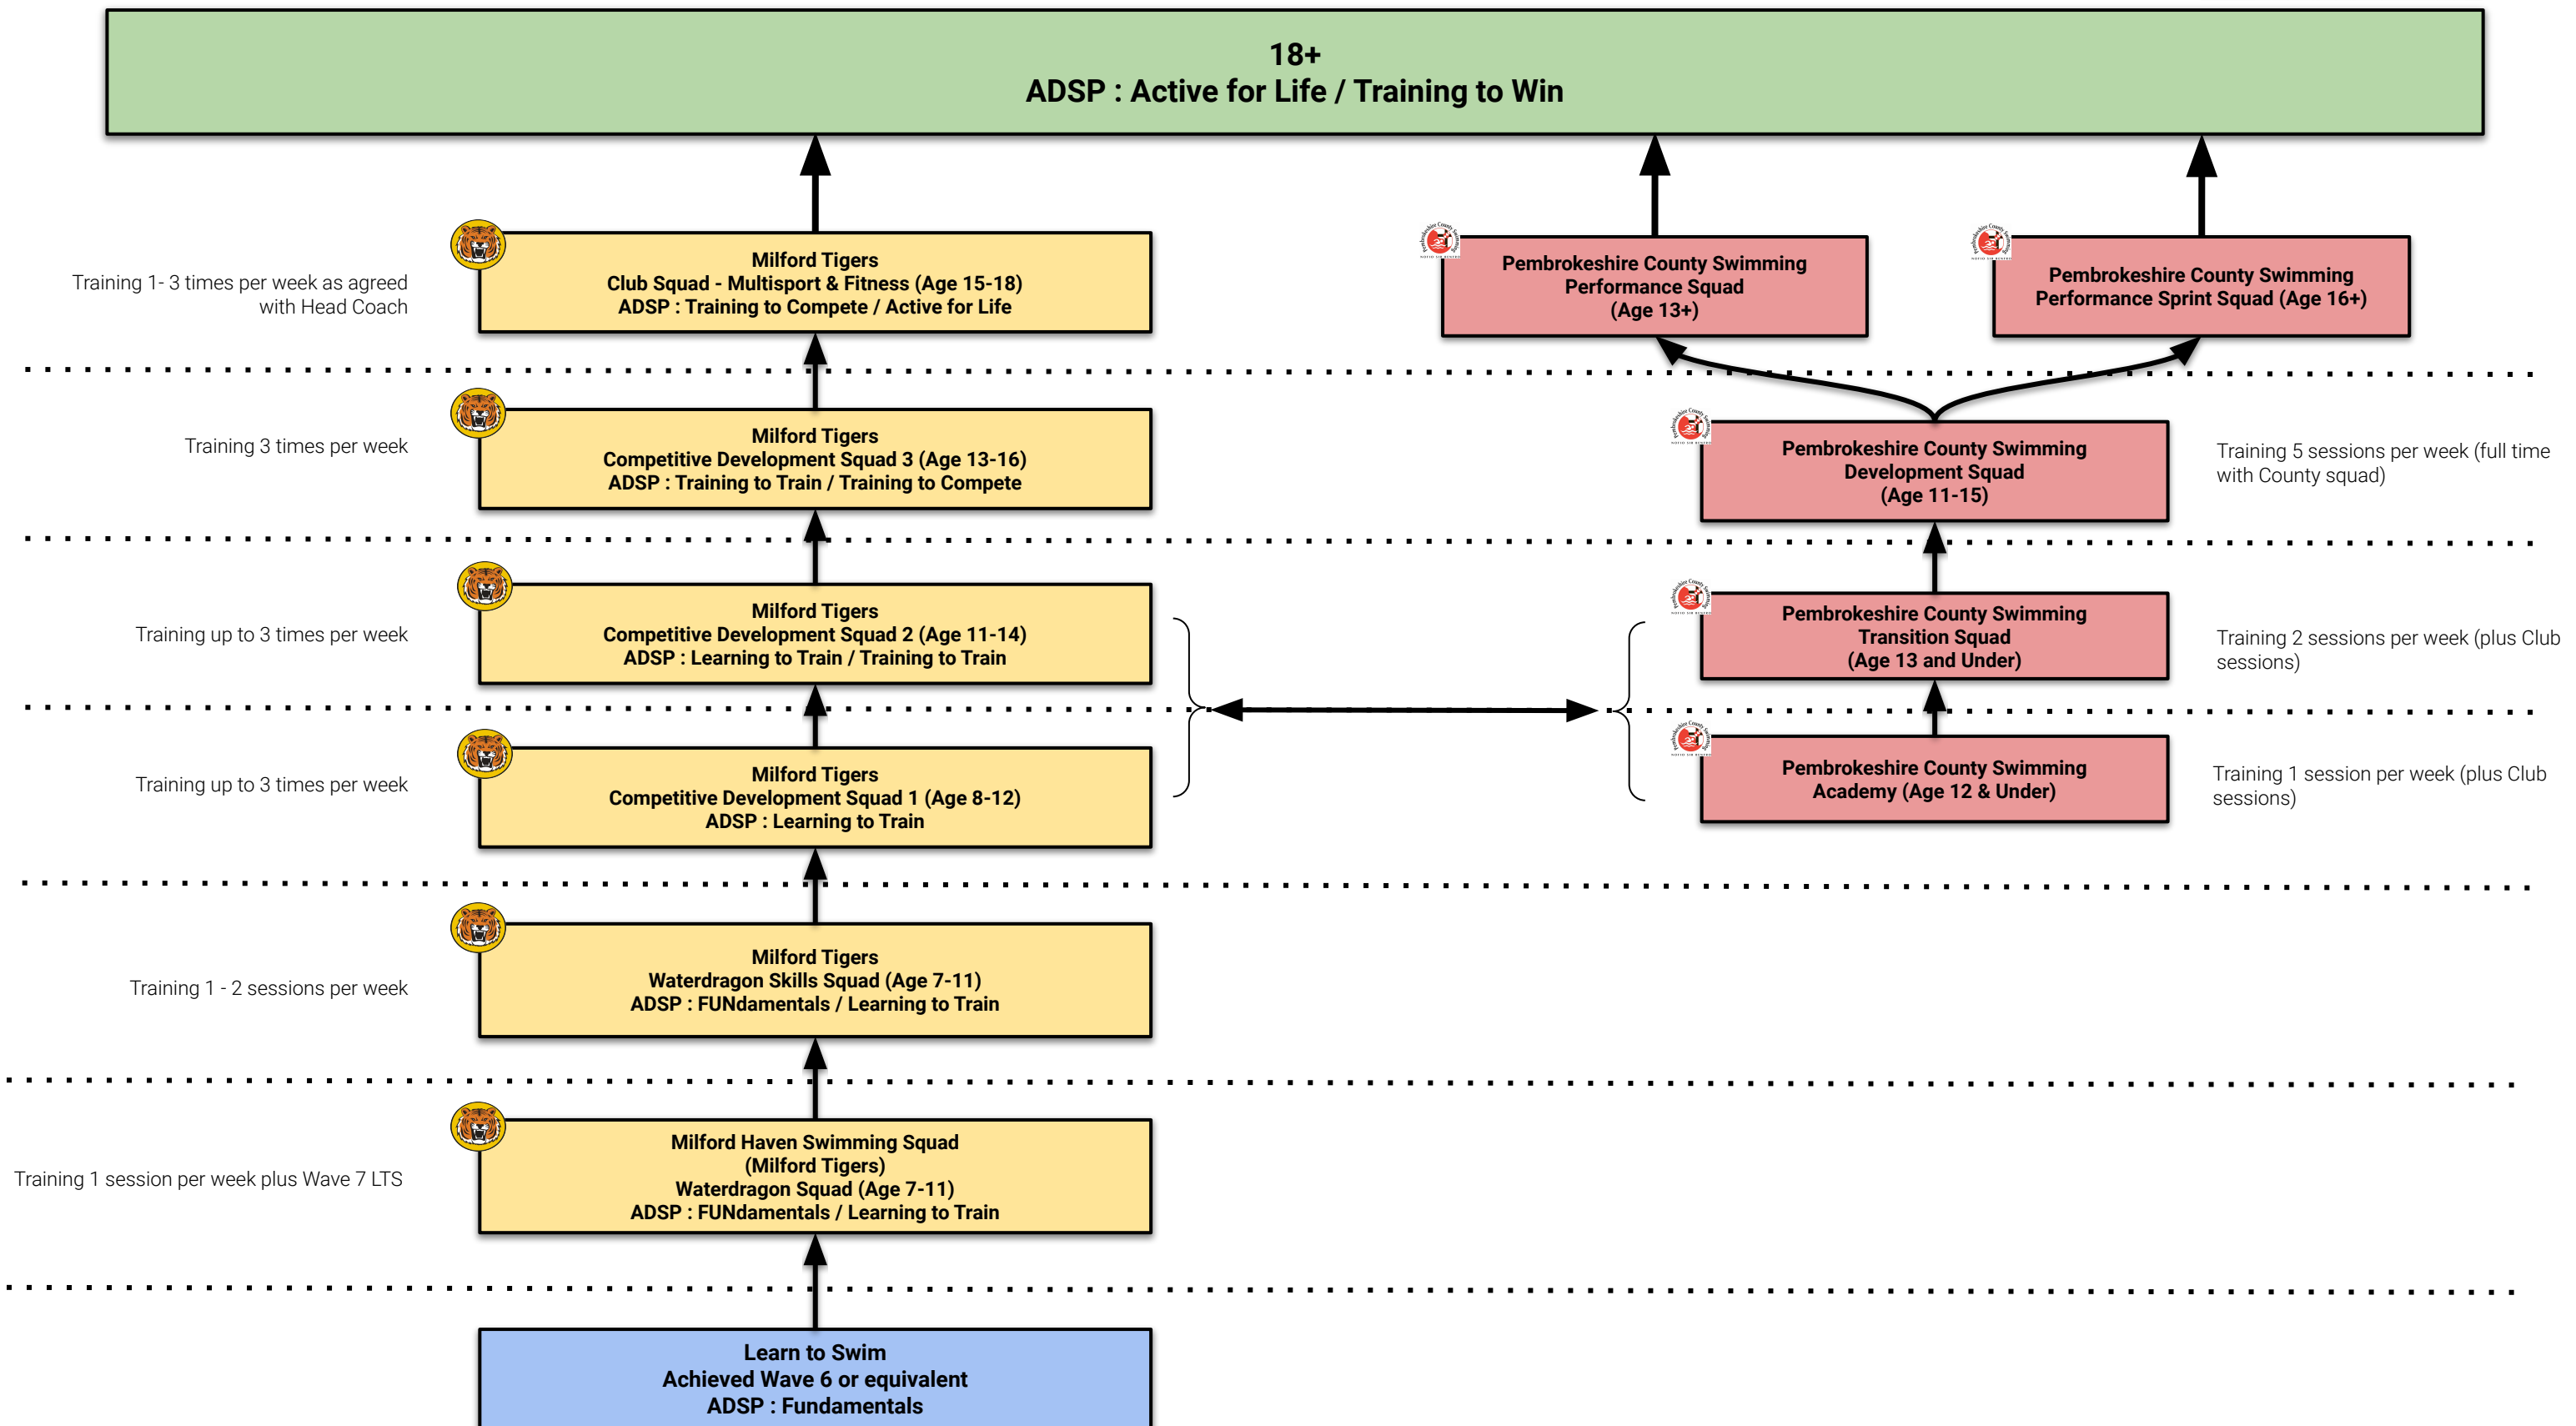

Development Club to Performance Club Pathway

- ADSP - Athlete Development Support Pathway
- Earliest transition ages based on attendance from age 7